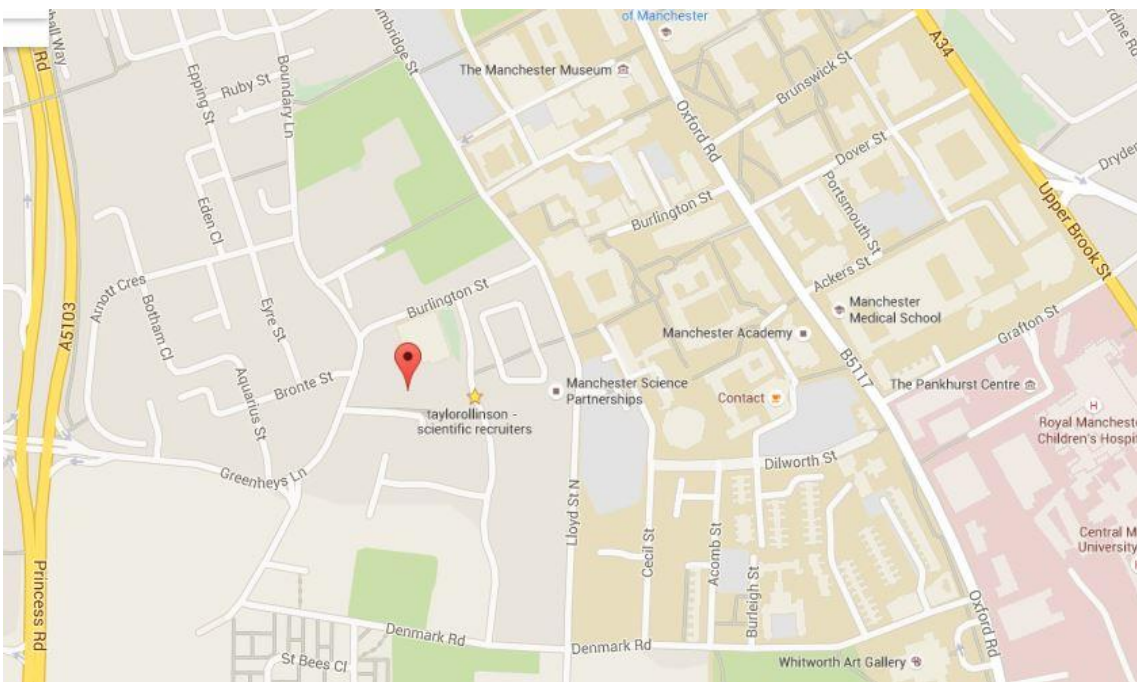

Web: [www.taylorrollinson.co.uk](http://www.taylorrollinson.co.uk)

*Based in the Greenheys building (above) on Manchester Science Park, close to Oxford Road and next to Manchester University. Our offices are easily accessible by car or public transport.*

#### Public transport

Manchester Science Park is 1 mile outside the city centre and 20 mins walk from Oxford Road train station & 30 mins walk from Piccadilly train station. The nearest metro station is St Peters Square and is about 25 mins walk away.

Numerous buses travel along Oxford Road and we are 5 mins walk from Manchester University's Whitworth Hall.

For a detailed journey planner please visit <http://www.traveline.info/> and enter M15 6JJ

#### Parking

There is ample visitor car-parking at Manchester Science Park. On arrival at the site please park in a visitor's bay in the Greenheys Car Park. If all visitor bays are full, proceed to one of the other MSP car-parks & walk to Greenheys reception to sign-in and leave your vehicle registration number.