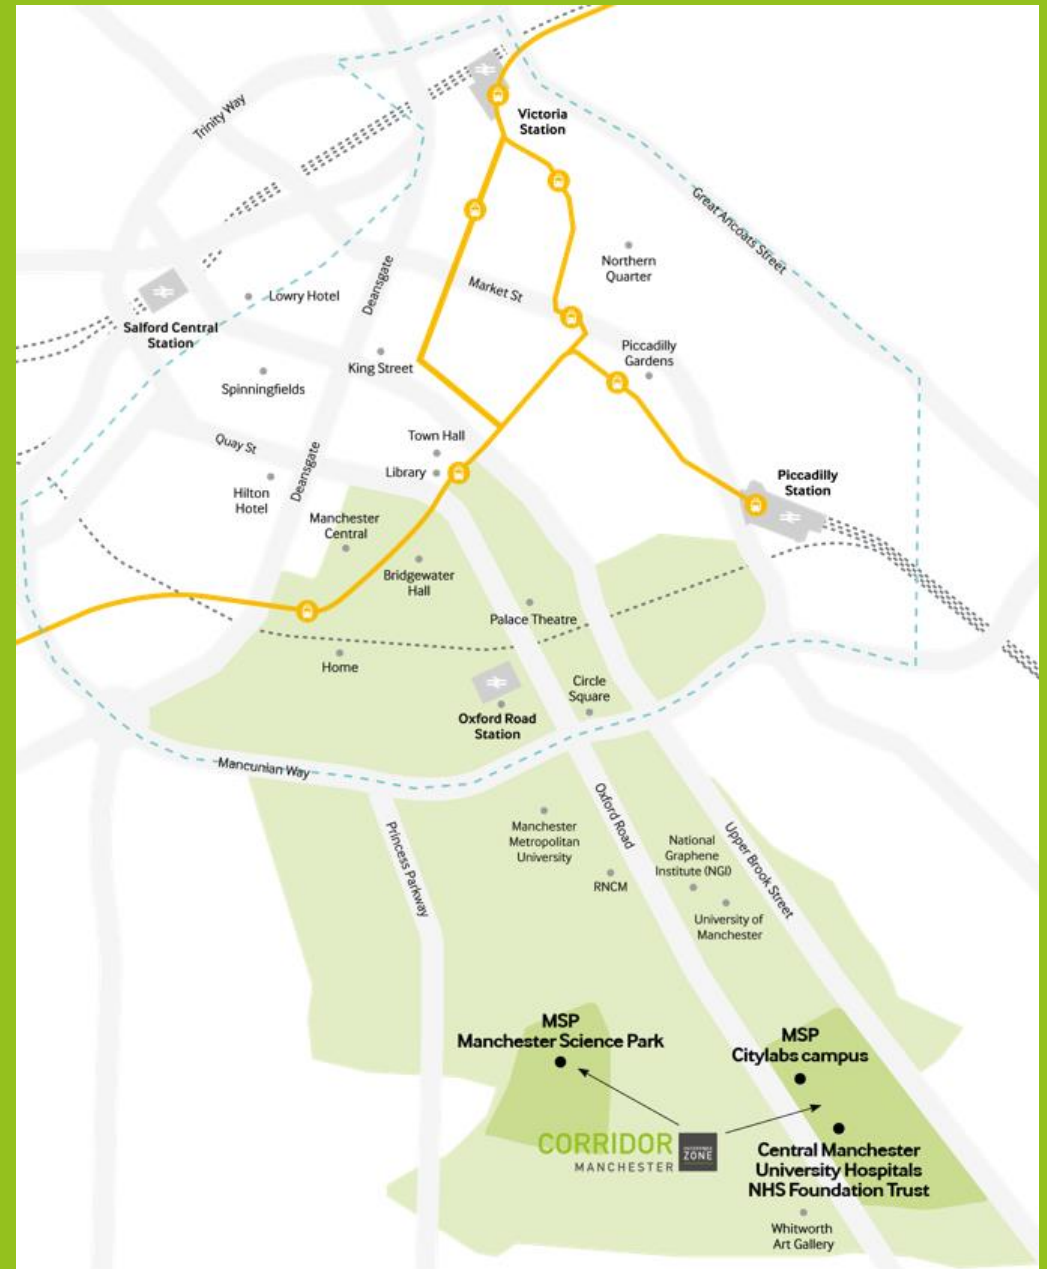

Manchester Science Park

Public transport

Manchester Science Park is 1 mile outside the city centre and 20 mins walk from Oxford Road train station & 30 mins walk from Piccadilly train station. The nearest metro station is St Peters Square and is about 25 mins walk away.

Numerous buses travel along Oxford Road and we are 5 mins walk from Manchester University's Whitworth Hall.

For a detailed journey planner please visit <http://www.traveline.info/> and enter M15 6JJ

Parking

There is ample visitor car-parking at Manchester Science Park. On arrival at the site please park in a visitor's bay in the Greenheys Car Park. If all visitor bays are full, proceed to one of the other MSP car-parks & walk to Greenheys reception to sign-in and leave your vehicle registration number.